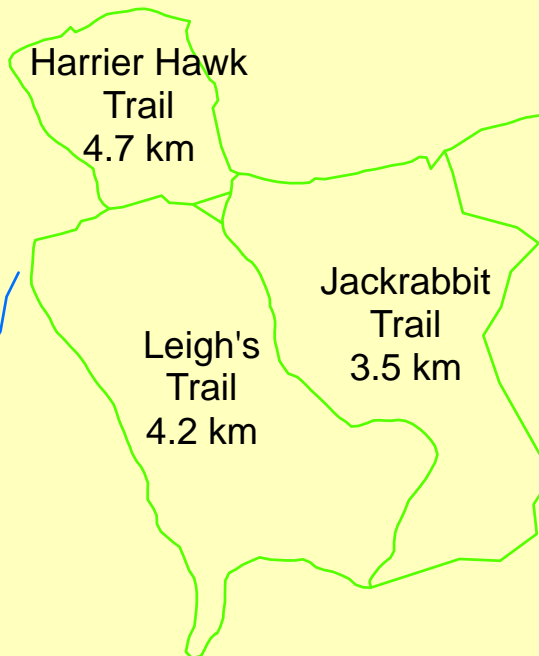

Plaster Rock Cross Country Ski Trails

N

Legend

- Public Roads
- Ski Trails
- Brooks
- River and Lakes

Plaster Rock By-Pass, Route 108

Main Street

Enterprise Road

Roulston Lake

1 centimeter = 125 meters